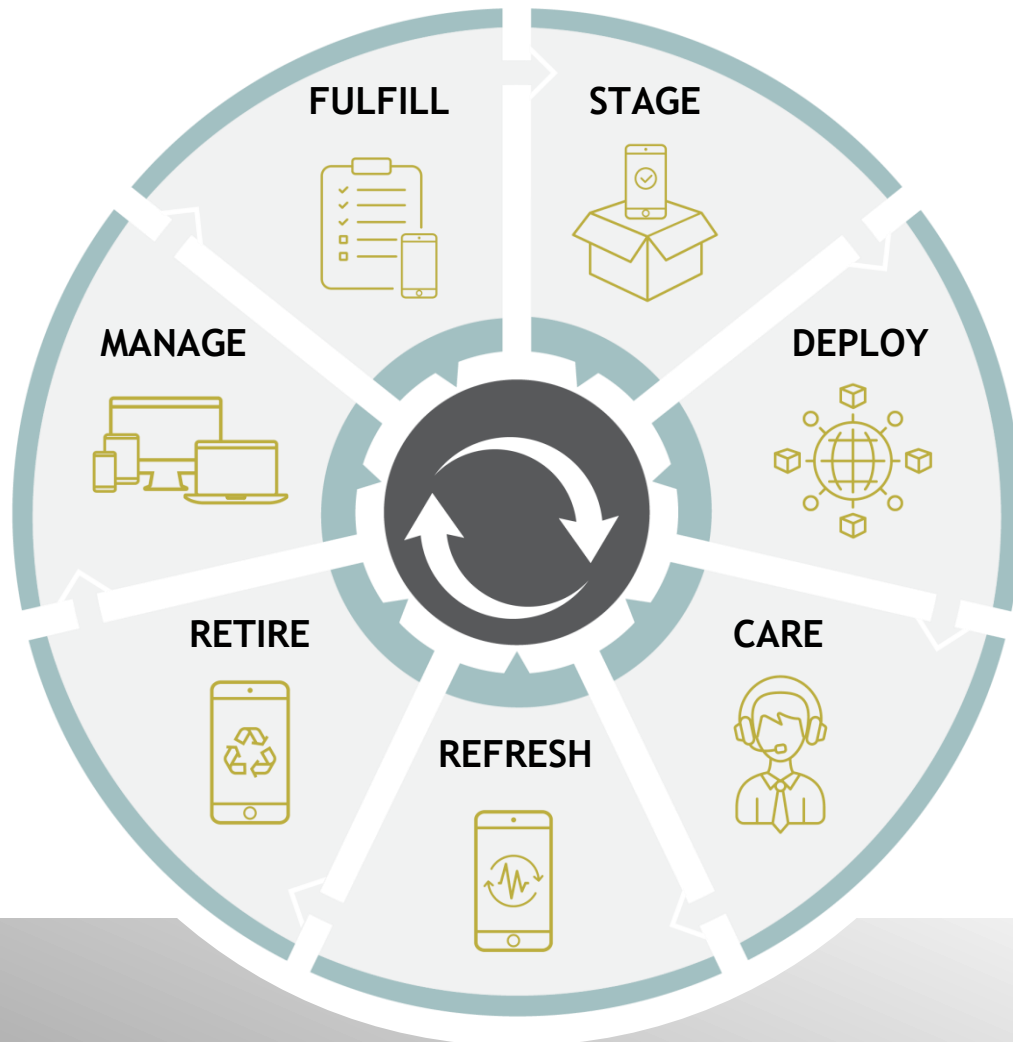

OVATION Endpoint Management

Provision, secure and manage your entire device fleet including macOS and Windows 10 devices.

Wireless Expense Management

GDPR Compliant Reporting, Optimization, AP Reporting, Bill Payment Services and more.

Device Fulfillment & Lifecycle

Ordering the devices your employees need complete with accessories, applications fully secure and compliant with your company's policies.

Managing enterprises and Fortune 500 companies' mobility programs for over 18 years

DEVICE LIFECYCLE MANAGEMENT

- **FULFILL**

Dedicated Assistance in Procuring Devices, Self-serve Custom Portal, Automate Manager Approvals, Order on Behalf of and Order in Bulk

- **STAGE**

Stage Devices for Quick Shipment, Custom Kit per Specification, Vendor Coordination and Stock Management, Asset Tracking & Tagging

- **REFRESH**

Track End of Life Products, Manage Refresh Logistics

- **RETIRE**

Device Reclamation, Inventory Adjustments, Recycle

- **MANAGE**

End to End device Managed Services including iOS, Android, macOS, WIN10 and ChromeOS