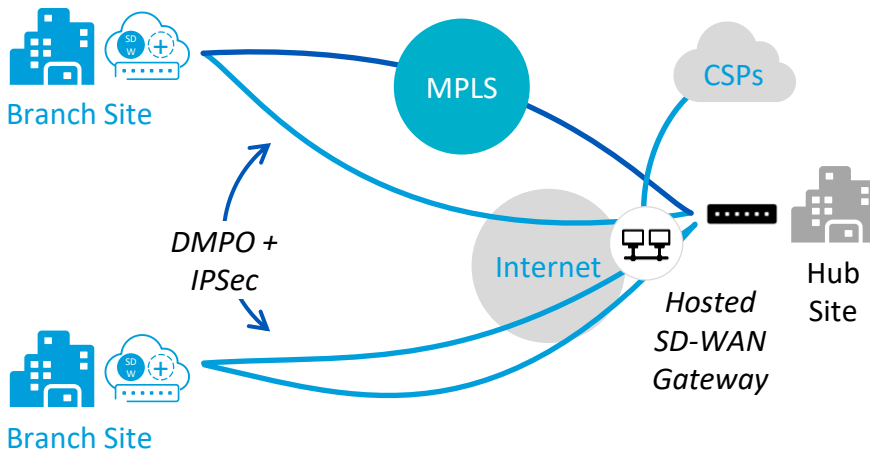

SD-WAN NOW provides a cost-effective and scalable solution that works over virtually any access with software-controlled, application-based routing. This allow businesses to improve cost, performance, and reliability.

Designed specifically for small & medium businesses, SD-WAN NOW comes built-in with a wealth of benefits:

- **Application Recognition & Traffic Prioritization** – Recognize over 3000+ critical business application signatures (e.g., O365) with Deep Packet Inspection (DPI) and prioritize network traffic
- **Predictable & Highly Reliable Performance** – Latency sensitive applications like VOIP, UCaaS, VDI benefit from the real-time remediation mechanisms (e.g., eliminates artifacts in real-time video applications)
- **Network Visibility** – Via the Online Orchestrator portal near-real-time reporting is available on the performance and health of the network
- **Highly Secure Networking** – Built in enterprise grade firewall and the adoption of IPSec tunnels to connect to non-SD-WAN sites and distributed Multi-Path Optimization (DMPO) tunnels to SD-WAN sites, offers a high level of security
- **Dynamic Multi-path Optimization (DMPO)** – Steers applications to use best WAN link(s) in near real-time, based on business policies and link quality to offer the best user experience
- **Transport Agnostic** – Utilize virtually any connectivity option, from broadband and LTE to MPLS and dedicated Internet, to help create a future-ready, scalable network.

How it works:

Enterprise Subscription

- **Dynamic Multi-Path Optimization (DMPO)** + IPsec tunnels between branch sites and hub sites
- Access to cloud is without dual-ended SD-WAN capability

Premium Subscription

- **Cloud-hosted** SD-WAN gateways with built-in redundancy
- **Dynamic Multi-Path Optimization (DMPO)** tunnels to cloud apps, including SaaS and IaaS

Transform your network.

ACC Business can guide you through every aspect of network transformation, including: