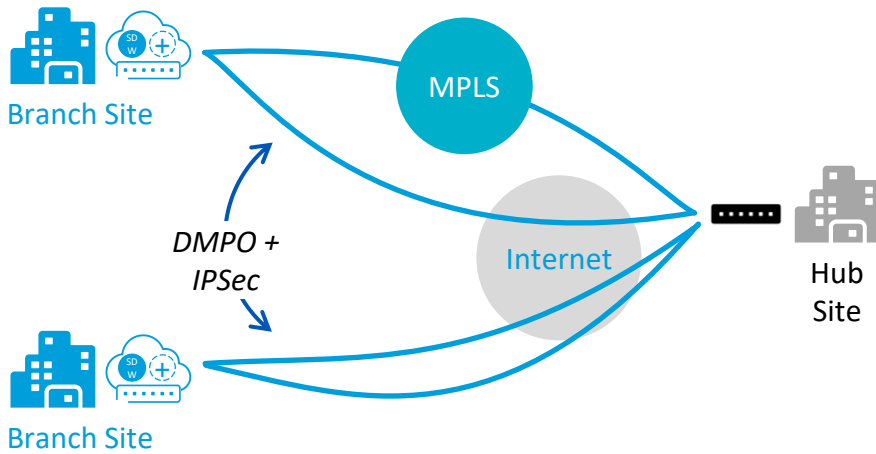

Big Solutions for Businesses of Any Size

SD-WAN NOW: The ultimate tool to prioritize your network based on YOUR needs

The features and benefits that SD-WAN provides to large global corporations can seamlessly apply just as well to businesses of all sizes—thanks to SD-WAN NOW from ACC Business.

SD-WAN NOW provides a cost-effective and scalable solution that works over virtually any access with software-controlled, application-based routing. This allow businesses to improve cost, performance, and reliability.

Designed specifically for small & medium businesses, SD-WAN NOW comes built-in with a wealth of benefits:

- **Application Recognition & Traffic Prioritization** – Recognize over 3000+ critical business application signatures (e.g., O365) with Deep Packet Inspection (DPI) and prioritize network traffic
- **Predictable & Highly Reliable Performance** – Latency sensitive applications like VOIP, UCaaS, VDI benefit from the real-time remediation mechanisms (e.g., eliminates artifacts in real-time video applications)
- **Network Visibility** – Via the Online Orchestrator portal near-real-time reporting is available on the performance and health of the network
- **Highly Secure Networking** – Built in enterprise grade firewall and the adoption of IPSec tunnels to connect to non-SD-WAN sites and distributed Multi-Path Optimization (DMPO) tunnels to SD-WAN sites, offers a high level of security
- **Dynamic Multi-path Optimization (DMPO)** – Steers applications to use best WAN link(s) in near real-time, based on business policies and link quality to offer the best user experience
- **Transport Agnostic** – Utilize virtually any connectivity option, from broadband and LTE to MPLS and dedicated Internet, to help create a future-ready, scalable network.

How it works:

Enterprise Subscription

- **Dynamic Multi-Path Optimization (DMPO)** + IPsec tunnels between branch sites and hub sites
- Access to cloud is without dual-ended SD-WAN capability

Premium Subscription